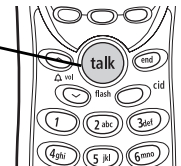

## Step 5 Connect to the Phone Line

- 1 Plug one end of the telephone cord into the base TEL LINE jack.

- 2 Plug the other end into the telephone wall jack.

## Step 6 Make & Receive Calls

### To Make a Call

- 1 Press **talk/flash**.
- 2 Listen for dial tone.
- 3 Dial the desired number.