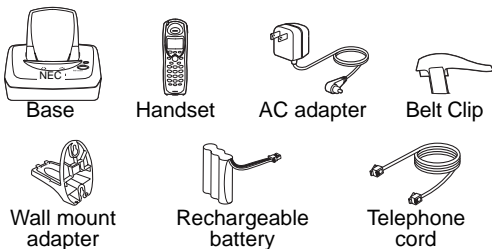

# Start Here!

Set-Up Guide

DTR-1R-2

## Step 1 Checking the Package Contents

Make sure your cordless phone's packaging includes the following items (The number of items may vary depending on the model purchased).

- Also included:
- This set-up guide
  - Owner's manual
  - Other printed material

## Step 2 Install Handset Battery Pack and Charge

**Note** Use **ONLY** the NEC rechargeable battery pack supplied with your new phone!

- 1 Remove the cover.

- 2 Connect the battery pack with the correct polarity.