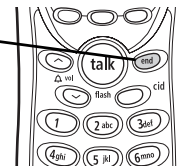

To Hang Up a Call

Press **end** or return the handset to the base or charger.

Additional Features

For more information on these and other features, please refer to your Owner's Manual. For your convenience, listed below are important features that will help you set up your new cordless phone.

Handset Set up:

- Set the day & time
- Adjust the earpiece and speaker volume
- Set the Ringer Volume
- Set Tone/Pulse Dialing

Refer to your Owner's Manual for detailed operations.

Contact your NEC Representative for questions or for ordering parts or accessories.

For complete User's Guide, go to www.necunifiedsolutions.com

Printed in China
UPZZ69788BZ(0)

INT-1060 (DTERM)
Document Revision 1

NEC