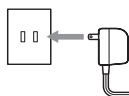

## Step 3 Set up the Base

Route the cord.

- 1 Plug the AC Adapter cord to the DC IN 9V jack (yellow).

AC adapter (supplied)

- 2 Plug the AC Adapter to a 120V AC power outlet.

**Note** Use **ONLY** the NEC AC Adapter supplied with your new phone!